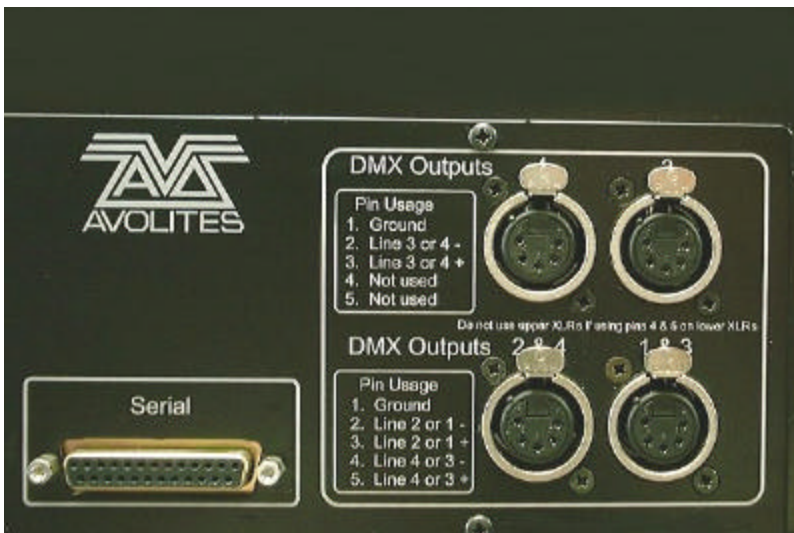

Specification

- ▶ 2048 Channels.
- ▶ 240 Intelligent Fixtures.
- ▶ 240 Dimmer Control Channels.

- ▶ Theatrical Plotting and Playback functions.
- ▶ Shape Generator for instant creation of patterns and effects.
- ▶ 15 Playback Masters controlling 450 memories, chases or cue lists.
- ▶ MIDI and Bass, Mid, Treble sound to light triggers.
- ▶ Colour VGA output fitted as standard.
- ▶ Front panel now reverse printed Poly Carbonate Laminate using technology from the Diamond 4, this is incredibly hard wearing and looks excellent.
- ▶ Front panel printing updated to include the various new functions introduced in software revisions since the introduction of Pearl 2000.
- ▶ New improved feel Playback and Master faders. The same faders are used on the Diamond 4 and Sapphire 2000 mastering.
- ▶ Newly styled end cheeks finished in a tough grey and metal impregnated paint.
- ▶ Newly styled roller laminate in Silver and Black.
- ▶ New Two Speed silver slim encoder knobs, as used and designed for Diamond 4.
- ▶ White and Grey fader knobs used throughout.
- ▶ Output panel now has 4 DMX XLR connectors, as used on the Sapphire 2000.
- ▶ Each console individually has an electronic serial number, linked to physically engraved metalwork numbering making reselling of stolen consoles more difficult.
- ▶ Supplied with or ready to install Pearl 2004 software, this includes new personality files containing table information for many fixtures making programming of complex fixtures very simple.
- ▶ Supplied with PC applications: Avolites Visualiser, Pearl Simulation program and Cache Builder.

More Pictures

New Two Speed silver slim encoder knobs,
as used and designed for Diamond 4.

Front panel is now reverse printed
"Poly Carbonate Laminate"
which is incredibly hard wearing.

Output panel now has 4 DMX XLR connectors,
as used on the Sapphire 2000.