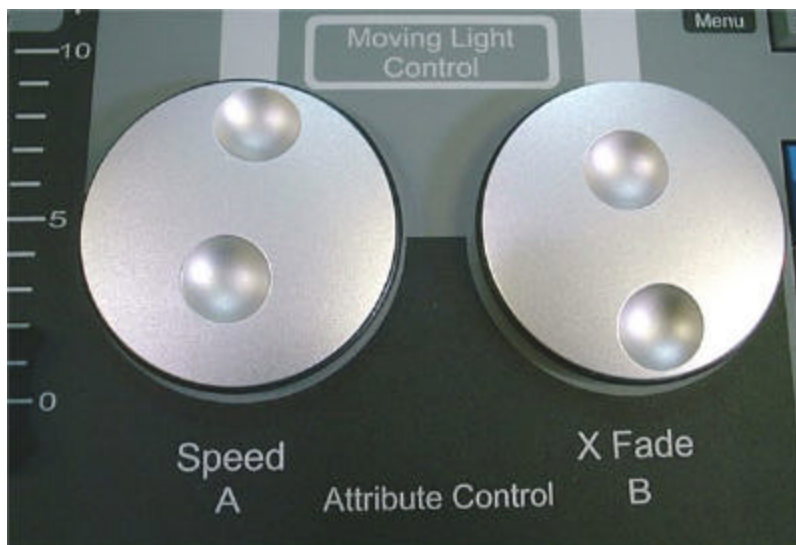

More Pictures